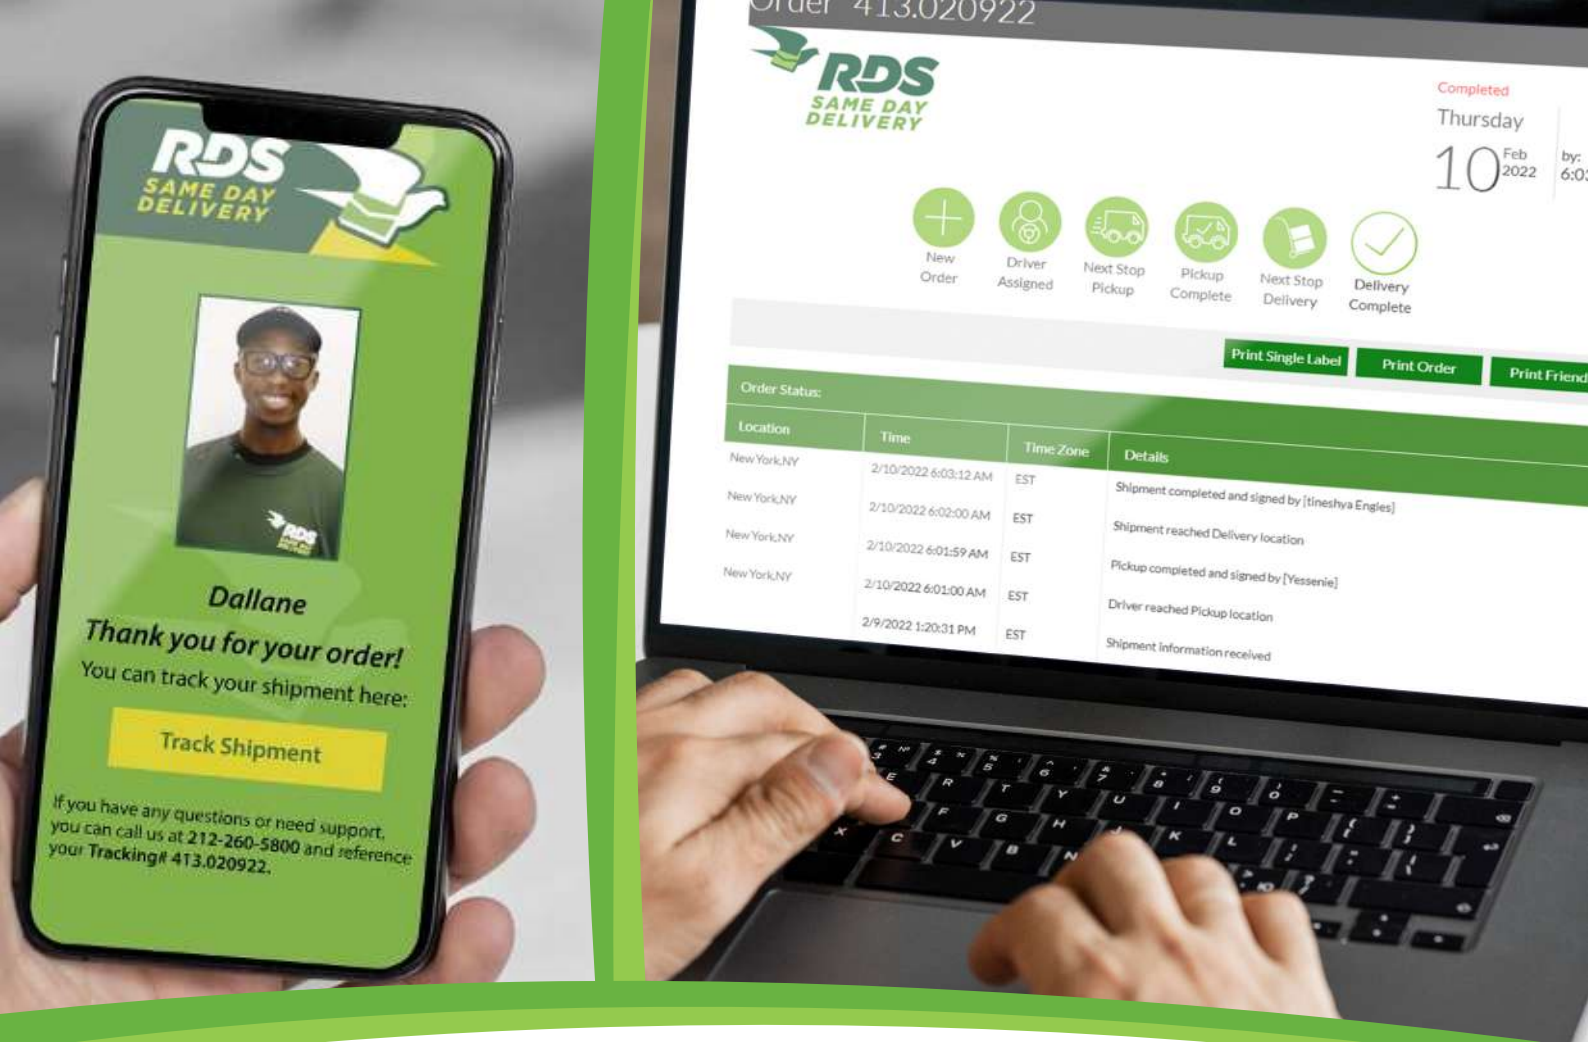

Order & Track Now at [RDSdelivery.com!](https://RDSdelivery.com)

Manage all aspects of your delivery, including:

- Real-time dashboard
- Quick quote
- Quick track
- Email and/or text notifications
- Photo proof of pick up & delivery
- Import & export features available

Show Me More!

Keep your deliveries on track with our easy-to-use portal!

- Track in real-time
- Immediate order confirmations
- Personalize your address book
- Add multiple users and maintain admin control
- Streamline your orders with the import feature
- Get the most out of your billing with customization options